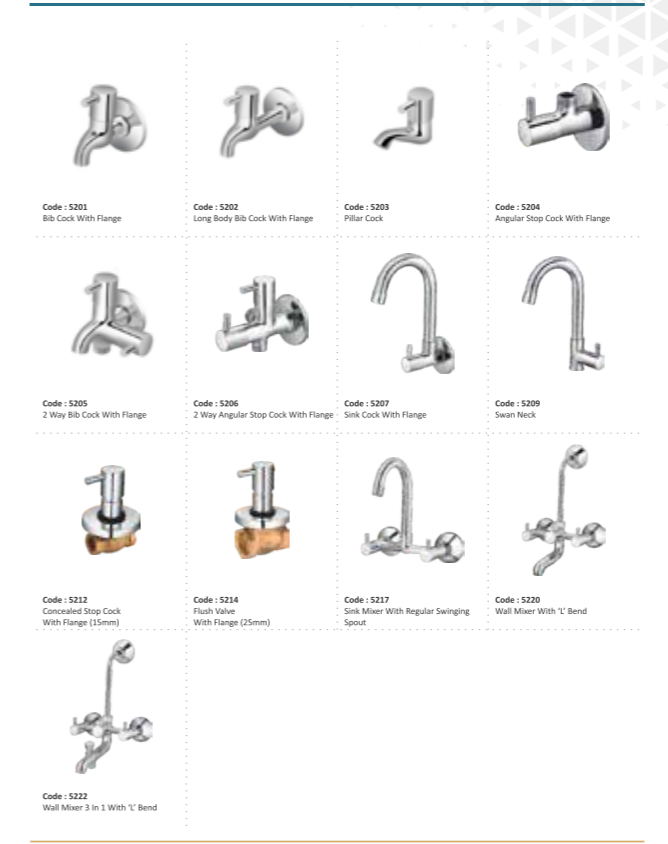

NANO Collection **Conserve Water**