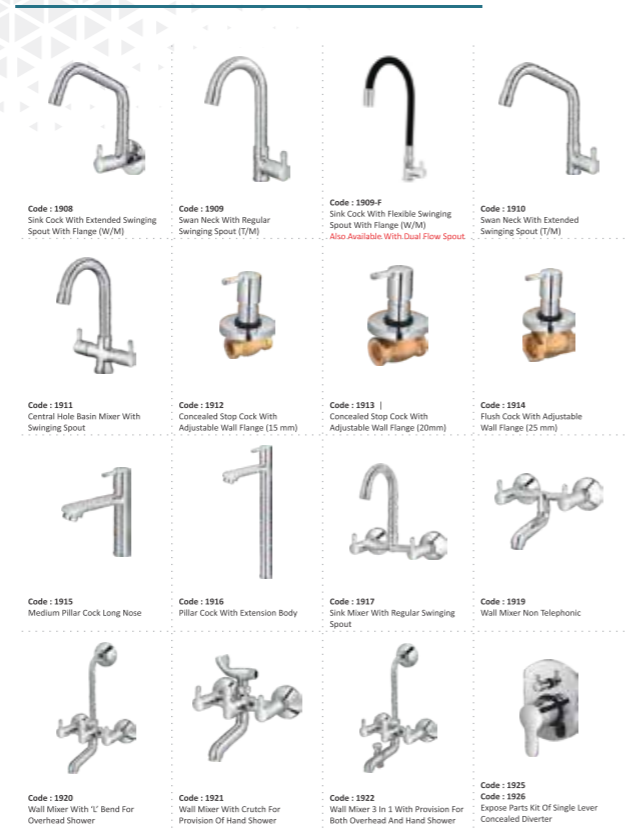

Conserve Water