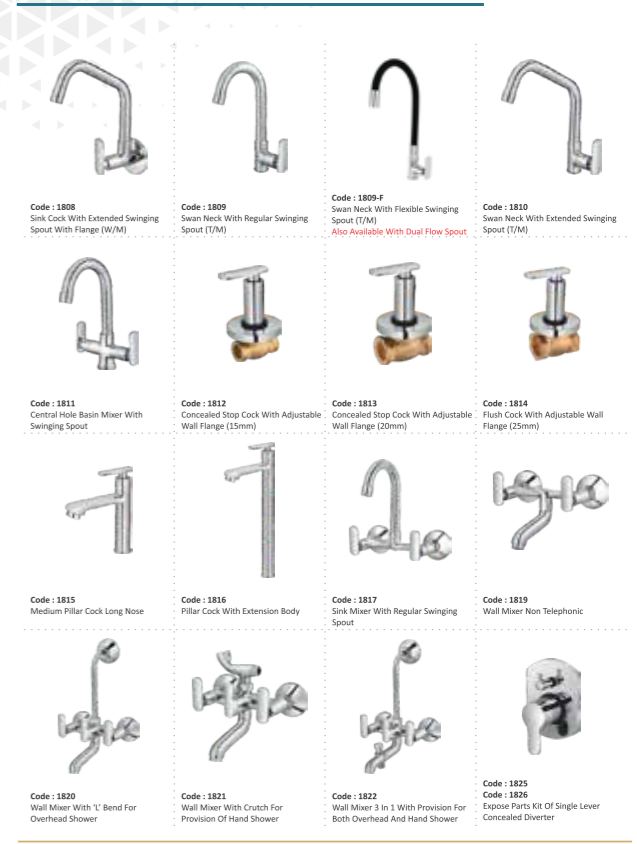

Conserve Water