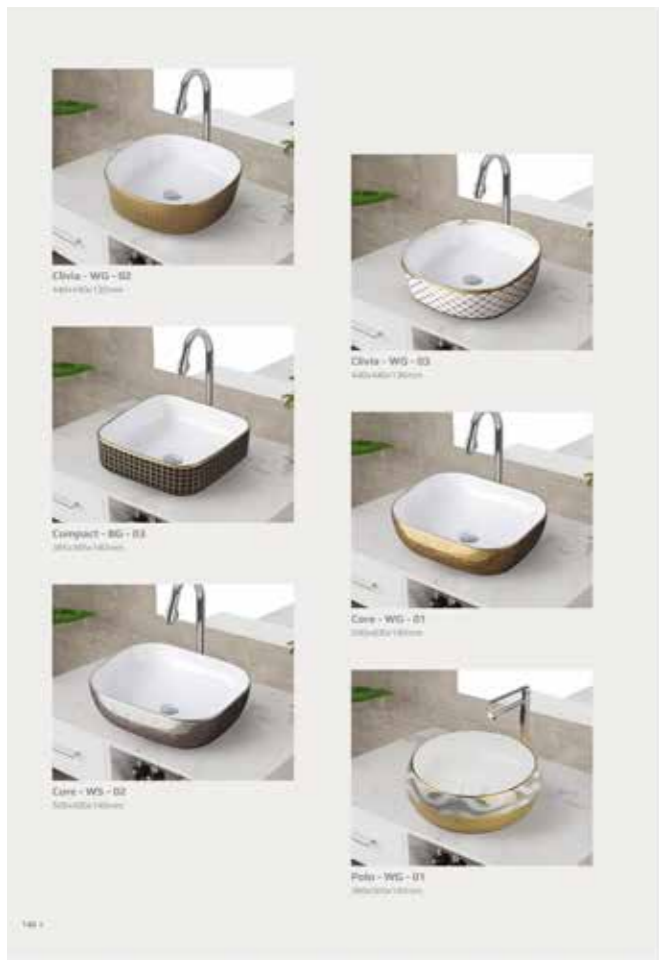

TABLE TOP BASIN

New Solo - 3014
 370x220x115mm

New Solo - 3015
 370x220x115mm

141

URINAL

Vanue - with Sprayer
300x700x1000mm

Fearo Urinal
220x700x1000mm

Spark - with Sensor
300x700x1000mm