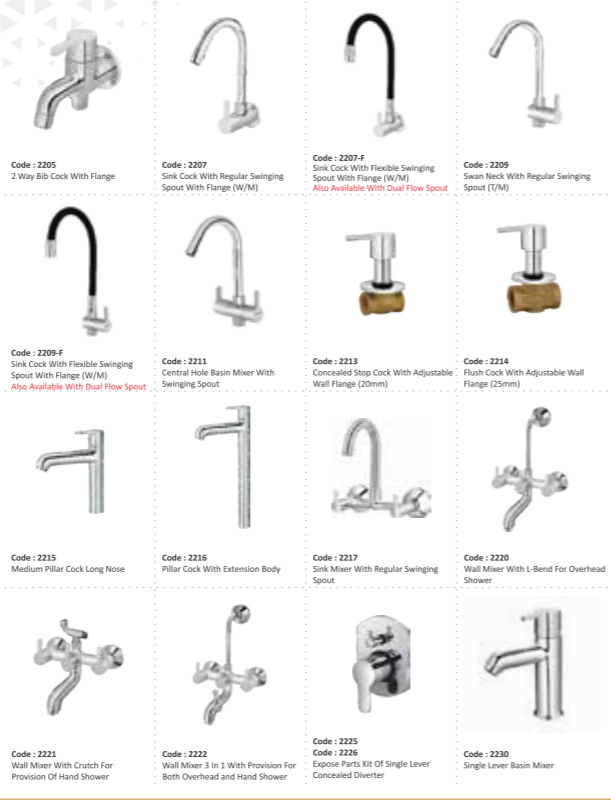

ACCESSORIES Collection

 Code : 601 Towel Rack	 Code : 602 Towel Rod	
 Code : 603 Napkin Rod	 Code : 604 Napkin Ring	 Code : 605 Robe Hook
 Code : 606 Soap Dish With Tumbler Holder	 Code : 607 Double Soap Dish	 Code : 608 Soap Dish
 Code : 609 Tumbler Holder	 Code : 610 Toilet Paper Holder	 Code : 612 Towel Rod

Conserve Water

ACCESSORIES Collection

Conserve Water

CARTRIDGE Collection

FLORA Collection
20mm Cartridge

Conserve Water

NEX-THM-06
Nexa Exposed Part Kit of Aquathermo Diverter Suitable for THM-06

ROY-THM-06
Royal Exposed Part Kit of Aquathermo Diverter Suitable for THM-06