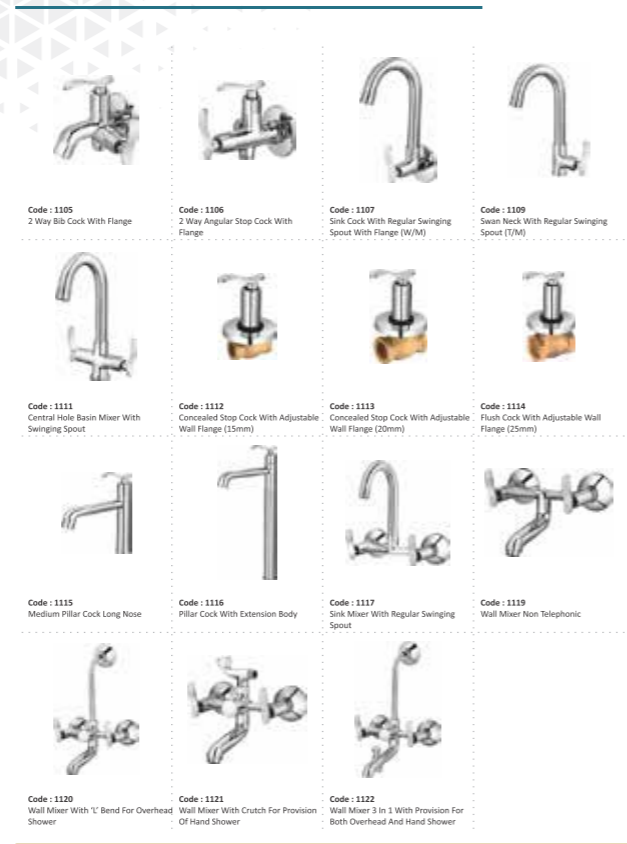

Conserve Water