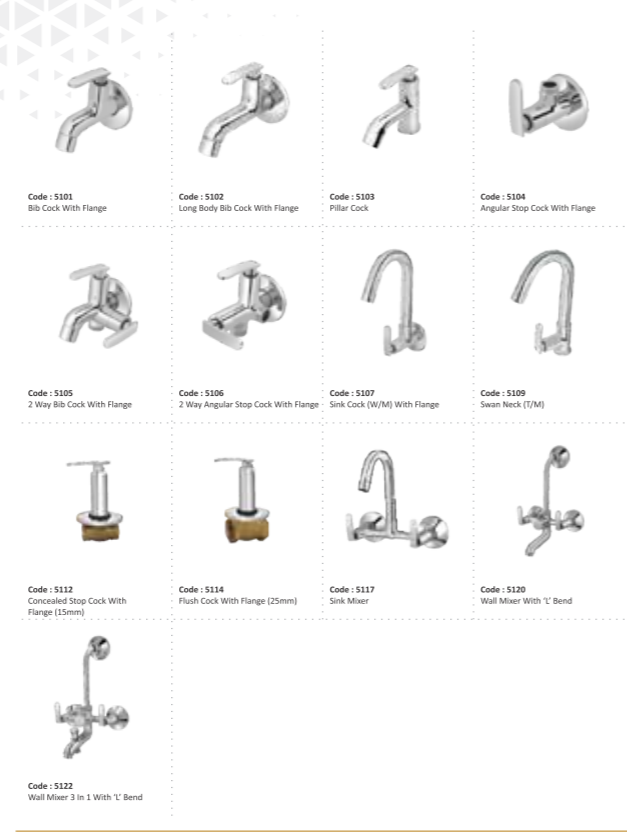

Conserve Water

NANO Collection **Conserve Water**

SWIFT Collection

TIE Collection **Conserve Water**

POLO Collection

BATH SPOUT Collection **Conserve Water**

DOCTOR Collection

SHOWER Collection **Conserve Water**