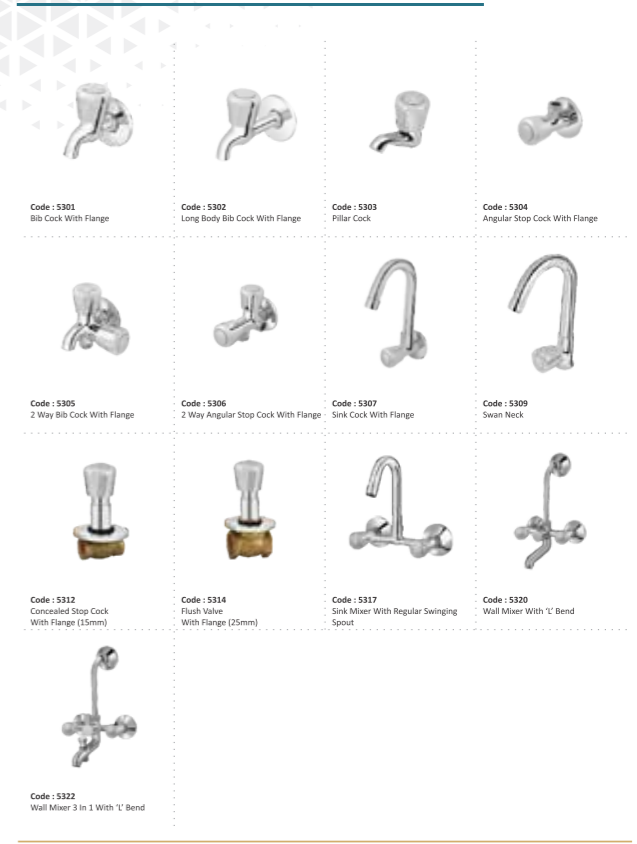

SWIFT Collection