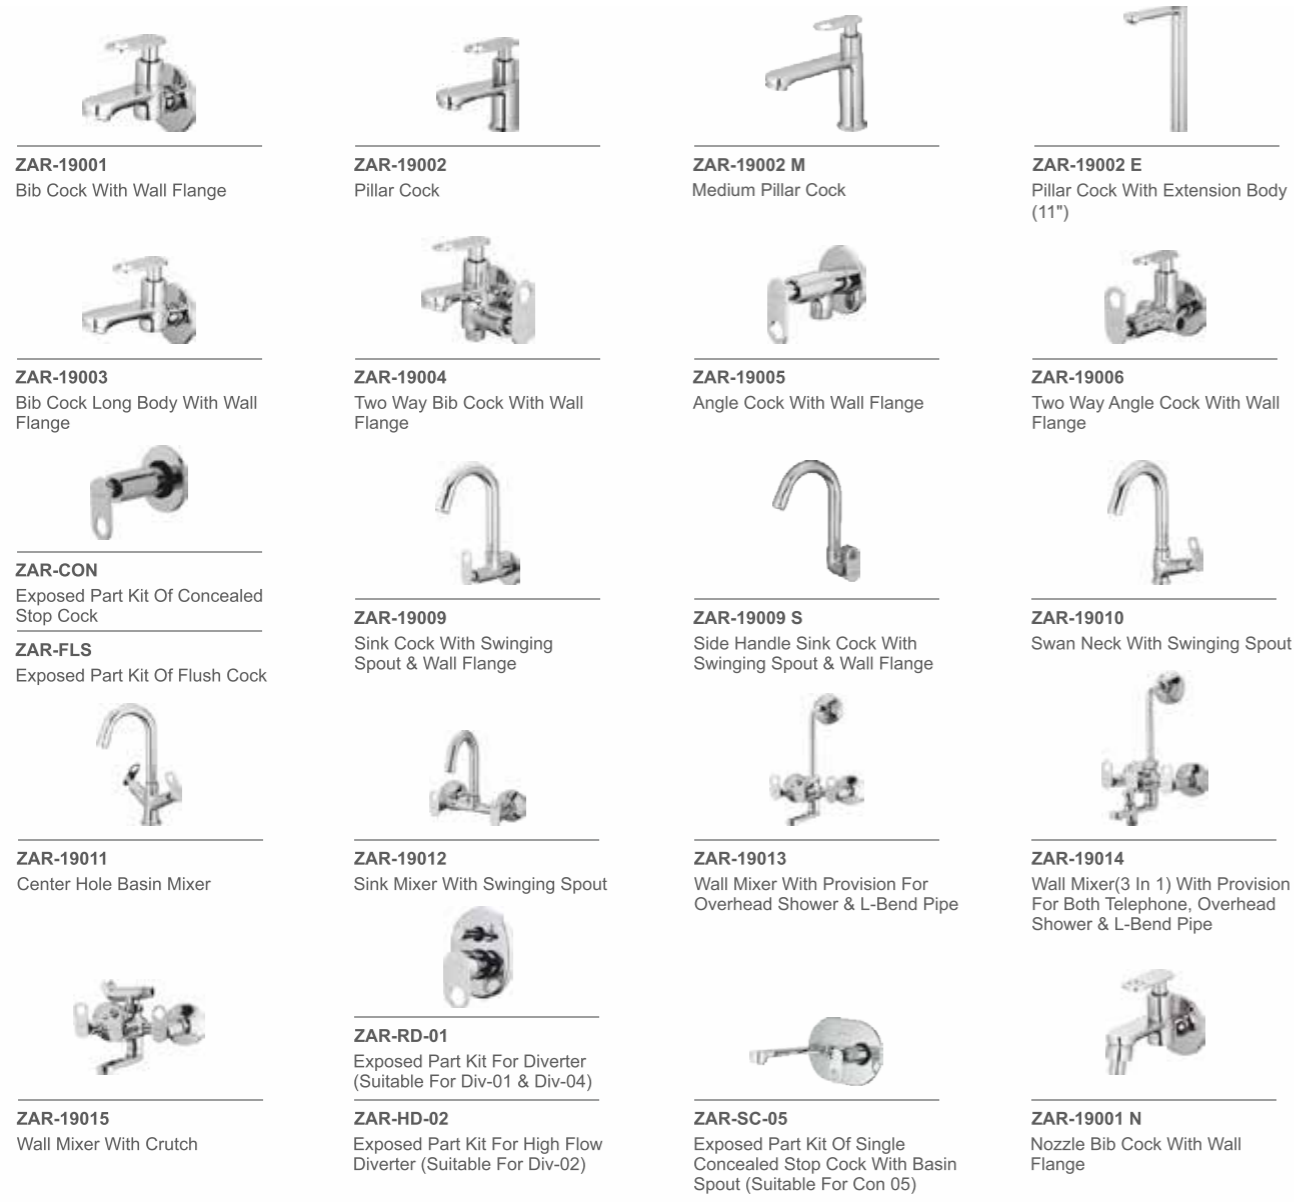

DAT-1009 S
Side Handle Sink Cock With Swinging Spout & Wall Flange

DAT-1010
Swan Neck With Swinging Spout

DAT-1011
Center Hole Basin Mixer

DAT-1012
Sink Mixer With Swinging Spout

DAT-1013
Wall Mixer With Provision For Overhead Shower & L-Bend Pipe

DAT-1014
Wall Mixer(3 In 1) With Provision For Both Telephone, Overhead Shower & L-Bend Pipe

DAT-1015
Wall Mixer With Crutch

DAT-1001 N
Nozzle Bib Cock With Wall Flange

DAT-CM-06
Exposed Part Kit of Concealed Mixer (Suitable for Div-05)

16

ZAR-19001
Bib Cock With Wall Flange

ZAR-19002
Pillar Cock

ZAR-19002 M
Medium Pillar Cock

ZAR-19002 E
Pillar Cock With Extension Body (11")

ZAR-19003
Bib Cock Long Body With Wall Flange

ZAR-19004
Two Way Bib Cock With Wall Flange