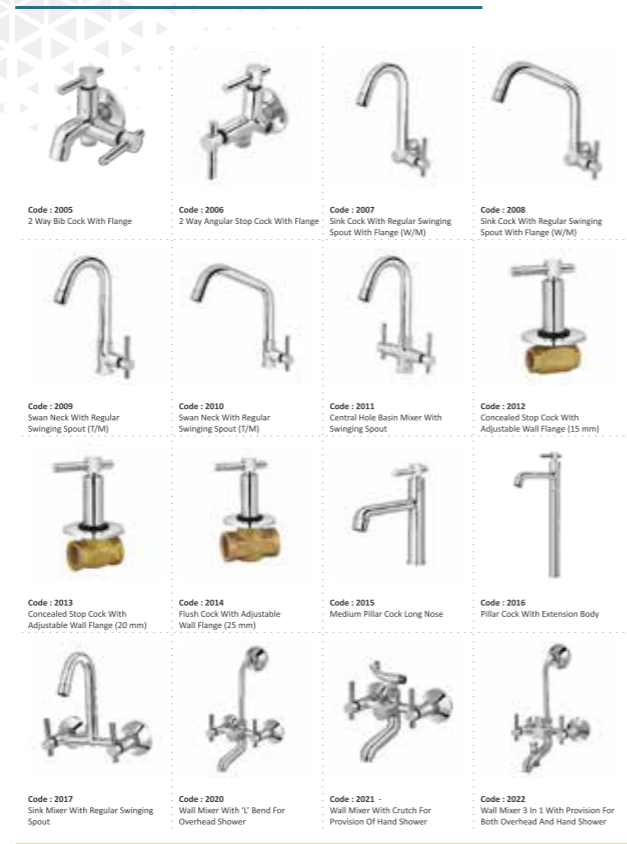

Conserve Water