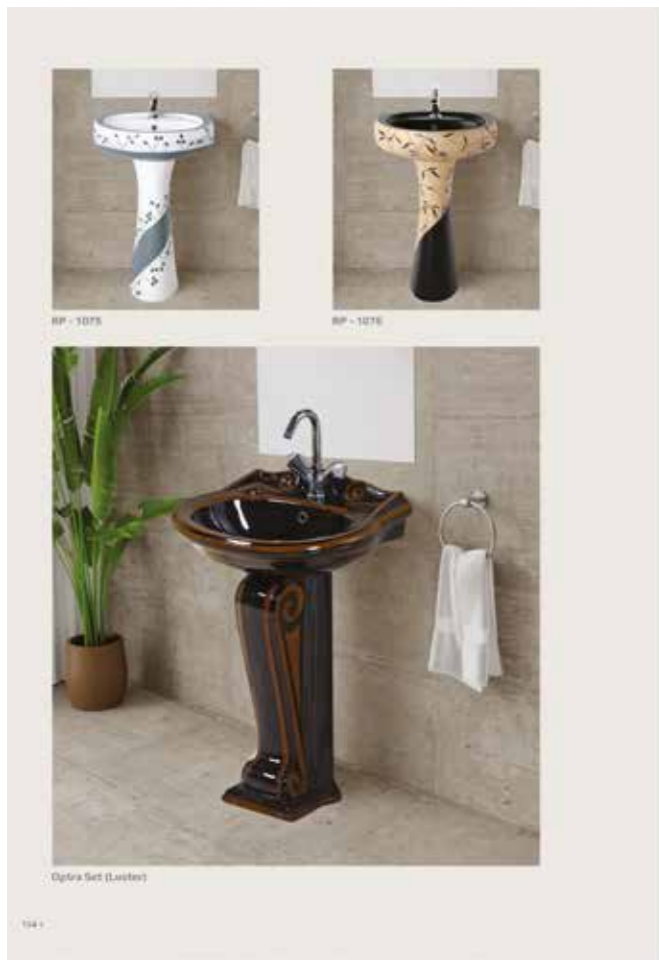

TABLE TOP BASIN

New Solo - 3014
 370x220x115mm

New Solo - 3015
 370x220x115mm

141

URINAL

Vanue - with Sprayer
300x700x1000mm

Fearo Urinal
220x700x1000mm

Spark - with Sensor
300x700x1000mm