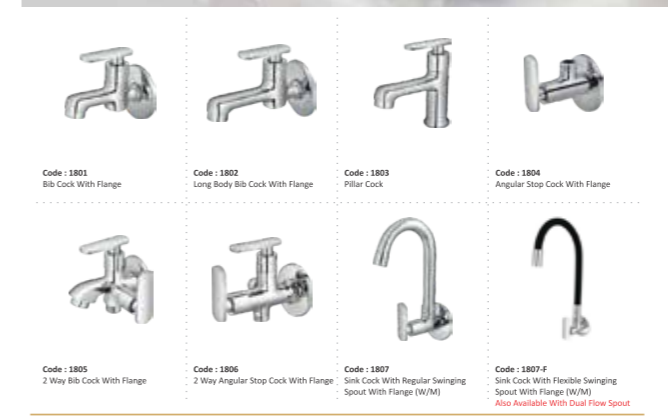

Conserve Water