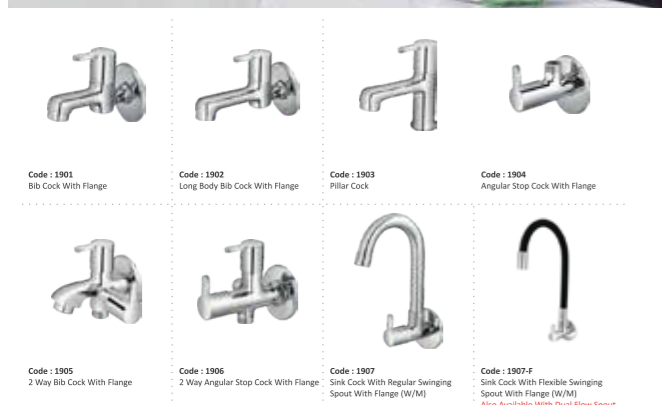

Conserve Water