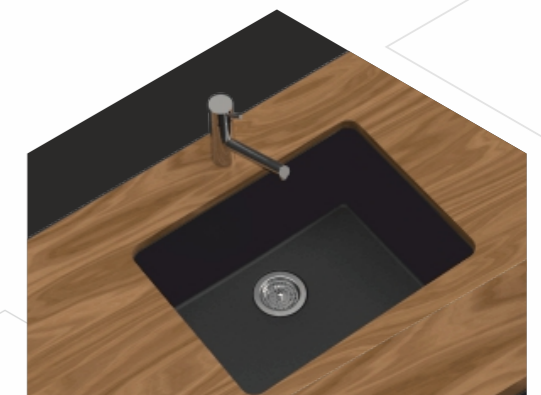

CODE	OVER ALL SIZE	FINISH	MATERIAL	THICKNESS
AKSS-01	18"x16"x8"	Glossy	S.S	0.8 mm
AKSS-02	21"x18"x8"	Glossy	S.S.	0.8 mm
AKSS-03	24"x18"x8"	Glossy	S.S.	0.8 mm
AKSS-04	18"x16"x8"	Glossy	S.S	1.0 mm
AKSS-05	21"x18"x8"	Glossy	S.S.	1.0 mm
AKSS-06	24"x18"x8"	Glossy	S.S.	1.0 mm
AKSS-07	24"x18"x9" Handmade Square Bowl Sink with Basket	Matt	S.S.	1.0 mm
AKSS-08	37"x18"x9" Handmade Square Bowl Sink with Drainer & Basket	Matt	S.S.	1.0 mm

QUARTZ KITCHEN SINK

TOP VIEW

TOP VIEW

TOP VIEW

TOP VIEW