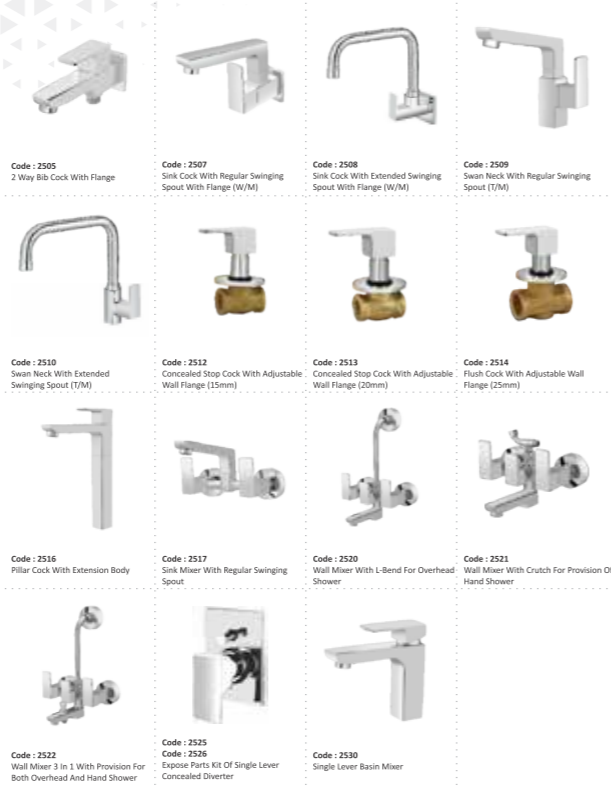

Conserve Water