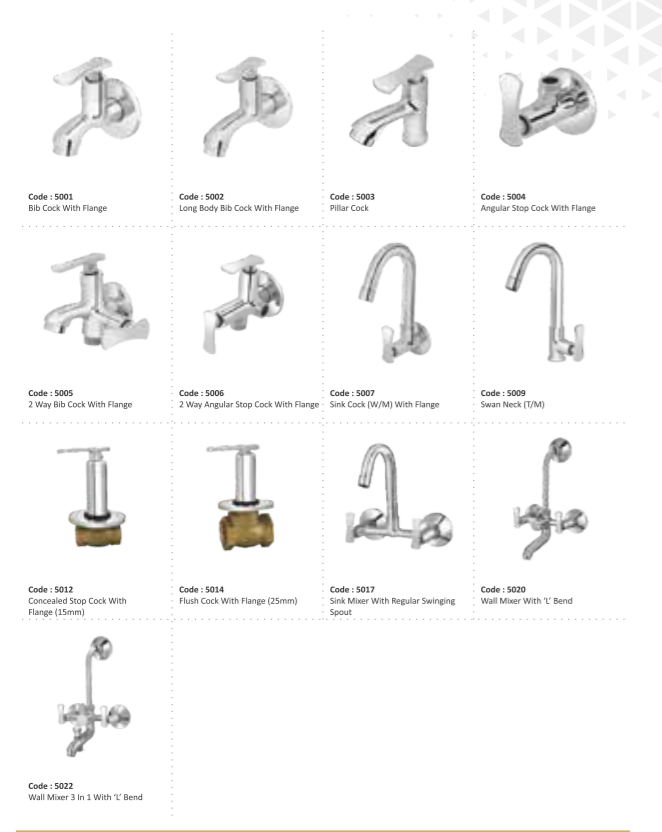

Conserve Water

NANO Collection **Conserve Water**

SWIFT Collection

TIE Collection **Conserve Water**

POLO Collection

BATH SPOUT Collection **Conserve Water**

DOCTOR Collection

SHOWER Collection **Conserve Water**