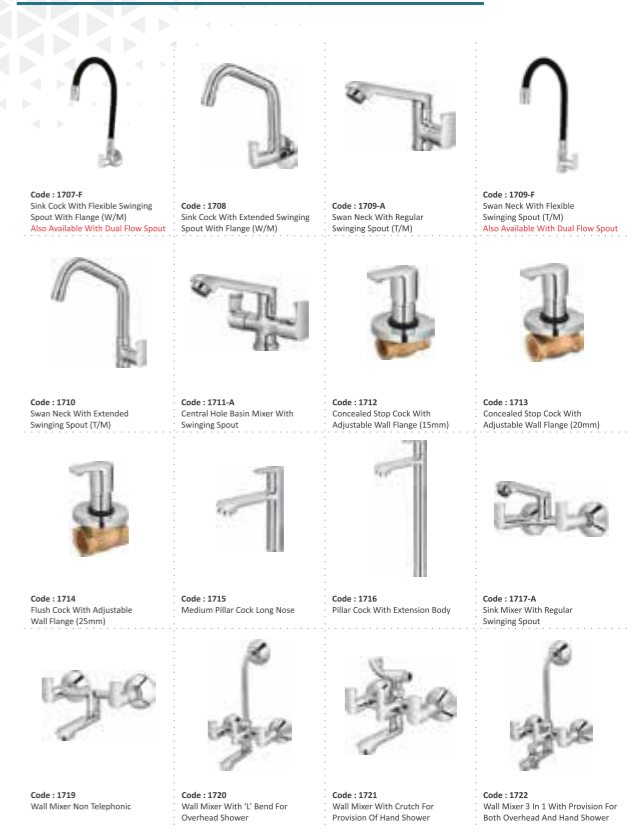

Conserve Water