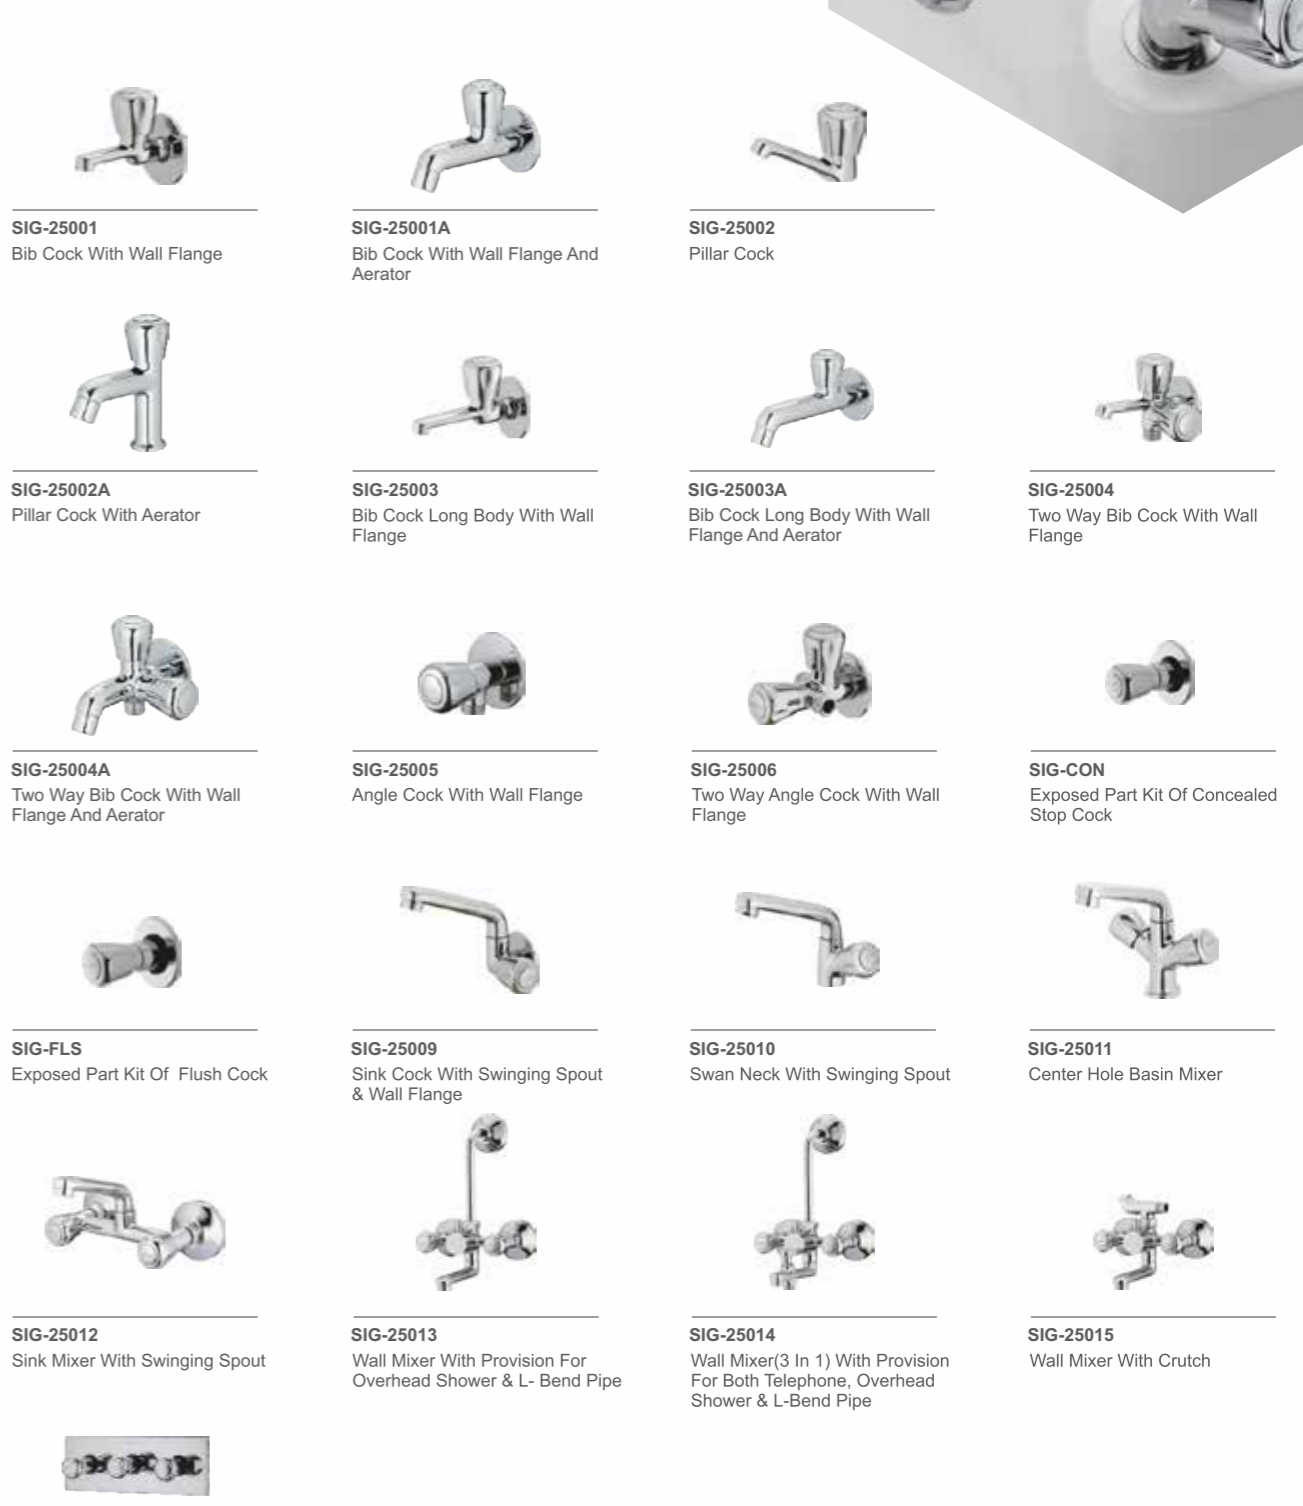

SIG-25001
Bib Cock With Wall Flange

SIG-25001A
Bib Cock With Wall Flange And Aerator

SIG-25002A
Pillar Cock With Aerator

SIG-25003
Bib Cock Long Body With Wall Flange

SIG-25003A
Bib Cock Long Body With Wall Flange And Aerator

SIG-25004
Two Way Bib Cock With Wall Flange

SIG-25004A
Two Way Bib Cock With Wall Flange And Aerator

SIG-25005
Angle Cock With Wall Flange

SIG-25006
Two Way Angle Cock With Wall Flange

SIG-CON
Exposed Part Kit Of Concealed Stop Cock

SIG-FLS
Exposed Part Kit Of Flush Cock

SIG-25009
Sink Cock With Swinging Spout & Wall Flange

SIG-25010
Swan Neck With Swinging Spout

SIG-25011
Center Hole Basin Mixer

SIG-25012
Sink Mixer With Swinging Spout

SIG-25013
Wall Mixer With Provision For Overhead Shower & L- Bend Pipe

SIG-25014
Wall Mixer(3 In 1) With Provision For Both Telephone, Overhead Shower & L-Bend Pipe

SIG-25015
Wall Mixer With Crutch

SIG-CM-06
Exposed Part Kit of Concealed Mixer (Suitable for Div-05)